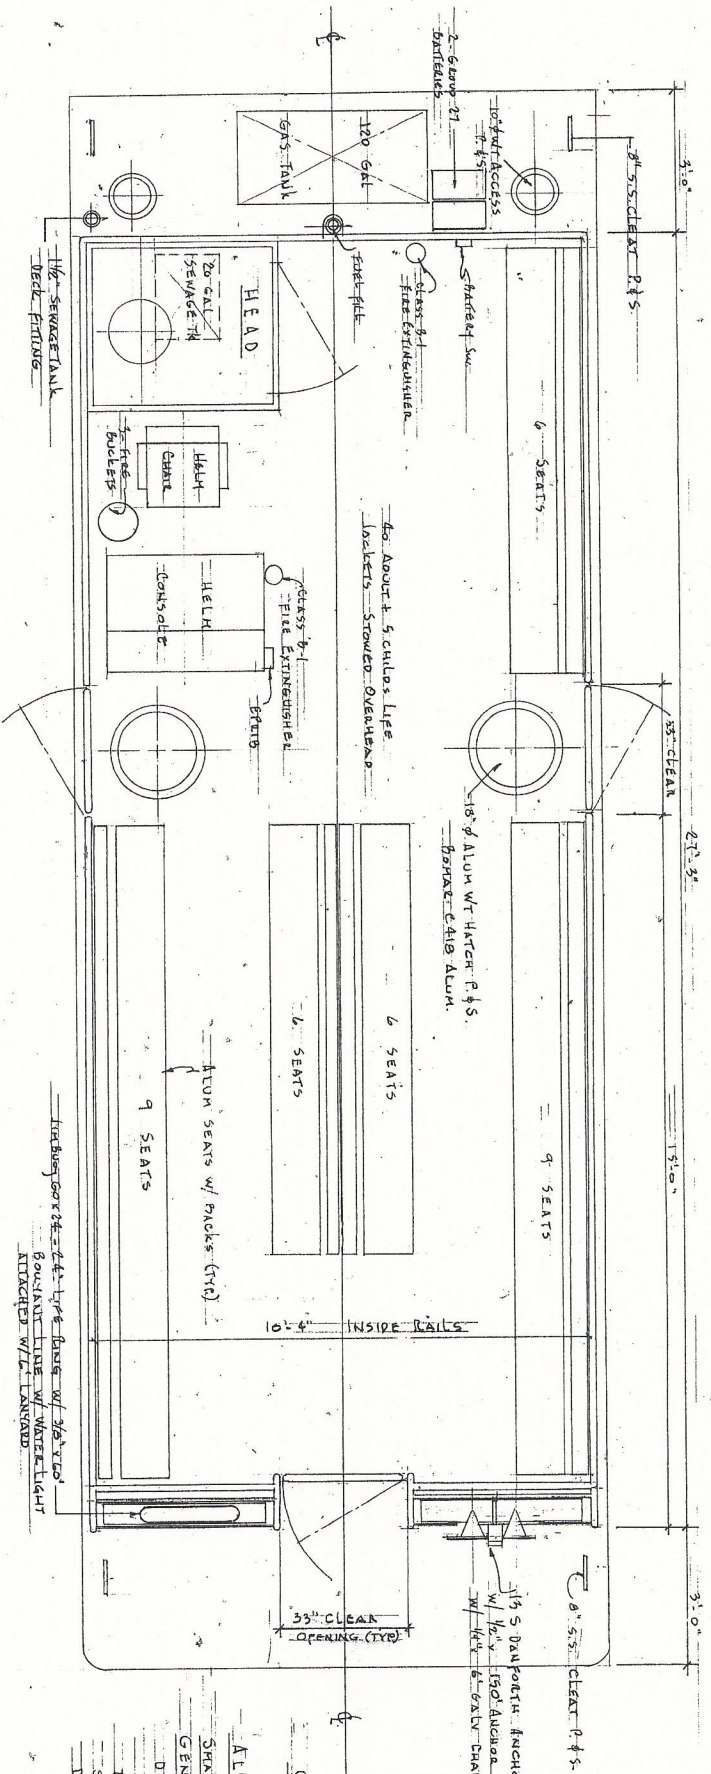

GENERAL ARRANGEMENT

ALLMUND 33 CATAMARAN
SHIP PASSENGER VESSEL (S)
GENERAL ARRANGEMENTS & OUTBOARD PROFILE
DANIEL J. KYDDER & ASSOC., INC.
NAVAL ARCHITECTS
TAMPA, FLORIDA
DATE 5 FEB 2014
DESIGN NO. 14673
DWG. NO. 637-1